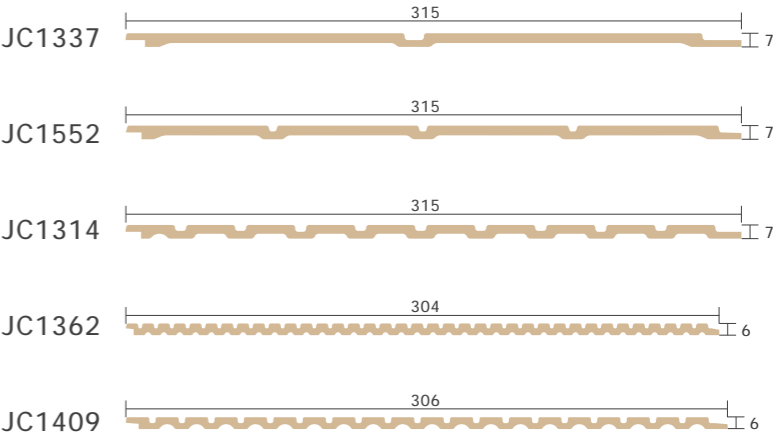

VALUE SERIES

ADVANTAGES

DECORATIVE: Different shapes, different color combinations, and different surface treatments of EBS PS 3D wall panels are the core features of the product. These features make EBS PS 3D wall panels more decorative.

WATERPROOF: EBS PS 3D wall panels are 100% waterproof and can adapt to humid environments.

PAINTABLE: EBS PS 3D wall panels are Paintable and easily changeable in color, create your ideal space.

VOC: A+: Obtained French A+ volatile organic compound (VOC) certification