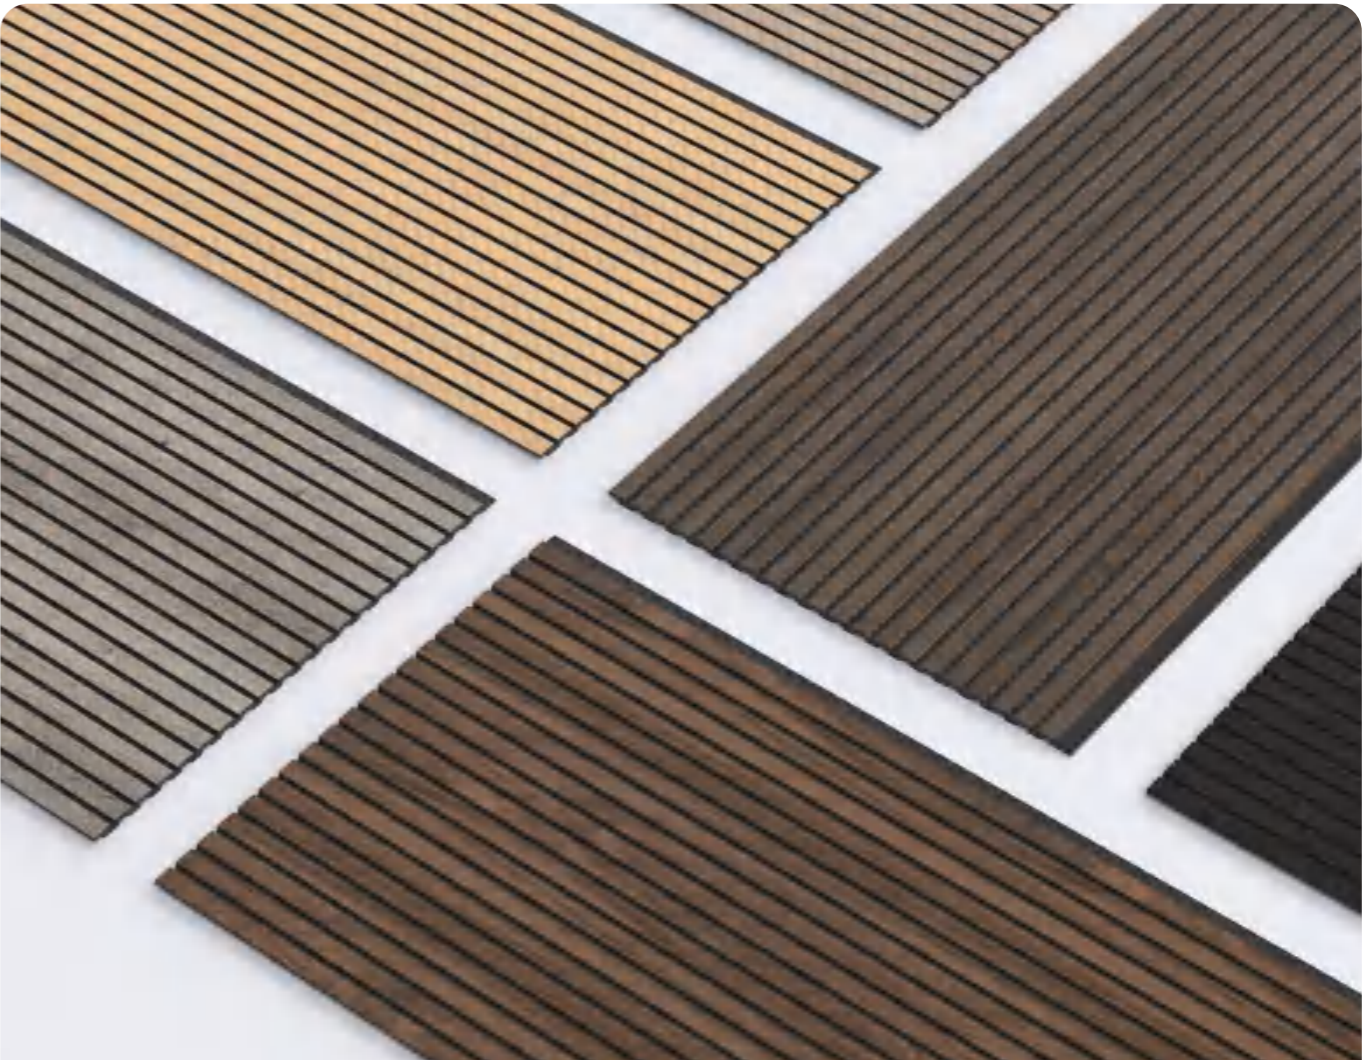

# NEW ARRIVALS - JC1362#

- Wood Effect
- Morandi Color
- Metallic Effect
- Fabric Effect
- Marble Color
- Concrete Effect

- Waterproof
- Eco-Friendly
- Easy to Install
- Decorative
- Formaldehyde Free
- No Heavy Metal
- Insect Resistant
- Paintable

JC1362-271T      JC1362-158T      JC1362-084T

JC1362-082T      JC1362-230T      JC1362-005T

JC1362

Profile	Width	Height	Length	PCS/CTN
JC1362	6mm	304mm	2.85m	15

JC1362-271T

# NEW ARRIVALS - JC1409#

- Wood Effect
- Morandi Color
- Metallic Effect
- Fabric Effect
- Marble Color
- Concrete Effect

- Waterproof
- Eco-Friendly
- Easy to Install
- Decorative
- Formaldehyde Free
- No Heavy Metal
- Insect Resistant
- Paintable