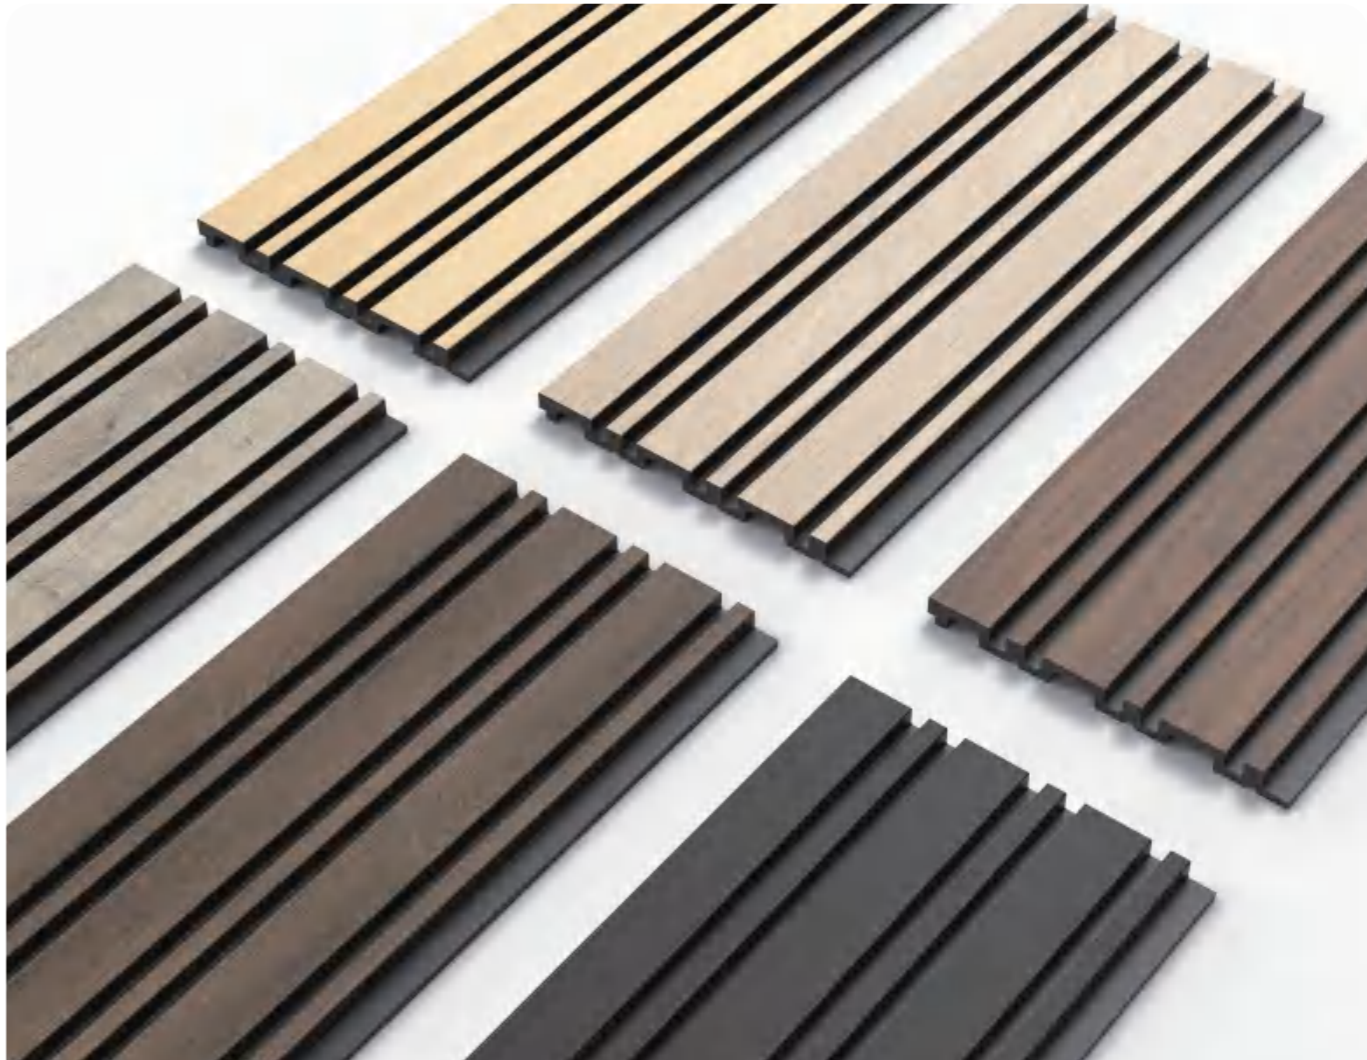

NEW ARRIVALS - JC2065#

- ☒ Wood Effect
- ☒ Morandi Color
- ☒ Metallic Effect
- ☒ Fabric Effect
- ☒ Marble Color
- ☒ Concrete Effect

- Waterproof
- Eco-Friendly
- Easy to Install
- Decorative
- Formaldehyde Free
- No Heavy Metal
- Insect Resistant
- Paintable