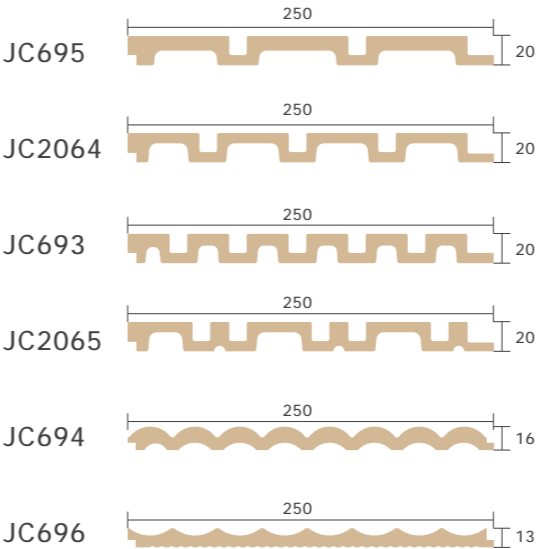

2024 NEW ARRIVALS

LUXURY SERIES

VALUE SERIES

ADVANTAGES

DECORATIVE: Different shapes, different color combinations, and different surface treatments of EBS PS 3D wall panels are the core features of the product. These features make EBS PS 3D wall panels more decorative.

WATERPROOF: EBS PS 3D wall panels are 100% waterproof and can adapt to humid environments.

PAINTABLE: EBS PS 3D wall panels are Paintable and easily changeable in color, create your ideal space.

VOC: A+: Obtained French A+ volatile organic compound (VOC) certification