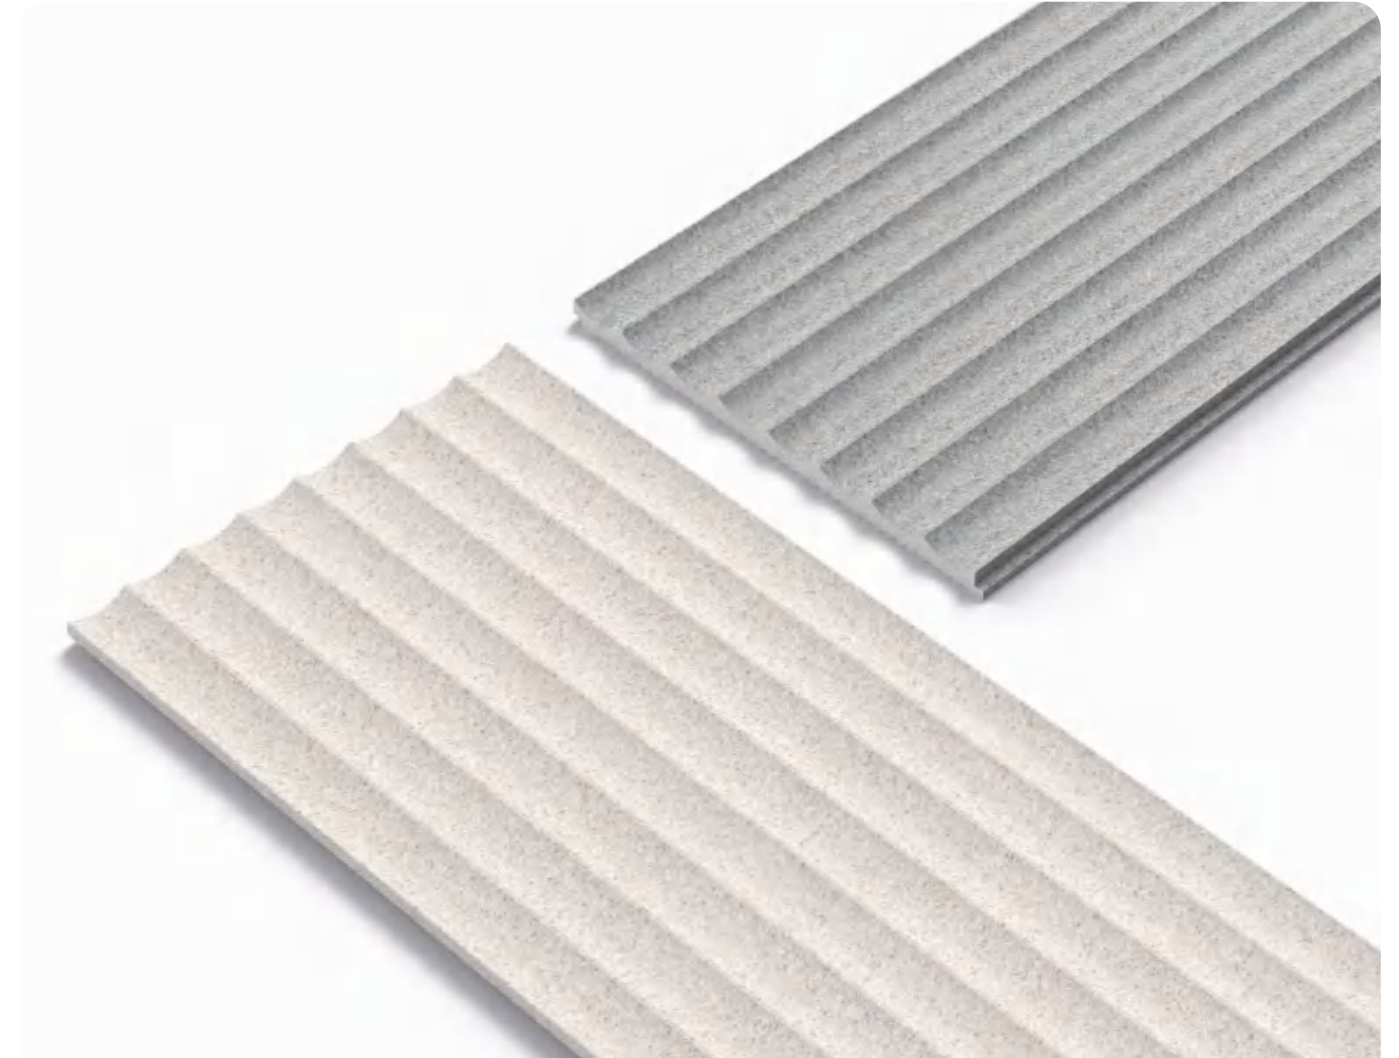

NEW ARRIVALS - JC696#

- ☒ Wood Effect
- ☒ Morandi Color
- ☒ Metallic Effect
- ☒ Fabric Effect
- ☒ Marble Color
- ☒ Concrete Effect

- Waterproof
- Eco-Friendly
- Easy to Install
- Decorative
- Formaldehyde Free
- No Heavy Metal
- Insect Resistant
- Paintable

JC696

Profile	Width	Height	Length	PCS/CTN
JF696	13mm	250mm	2.85m	12

☒ JC696-82004

Wrapping

JC696-82004

Wrapping

JC696-82002

JC696-271T

JC696-158T

JC696-084T

JC696-082T

JC696-230T

JC696-005T