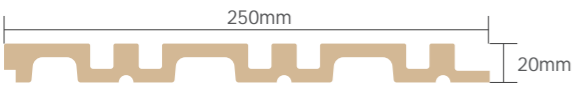

JC2065

Profile	Width	Height	Length	PCS/CTN
JF2065	20mm	250mm	2.85m	8