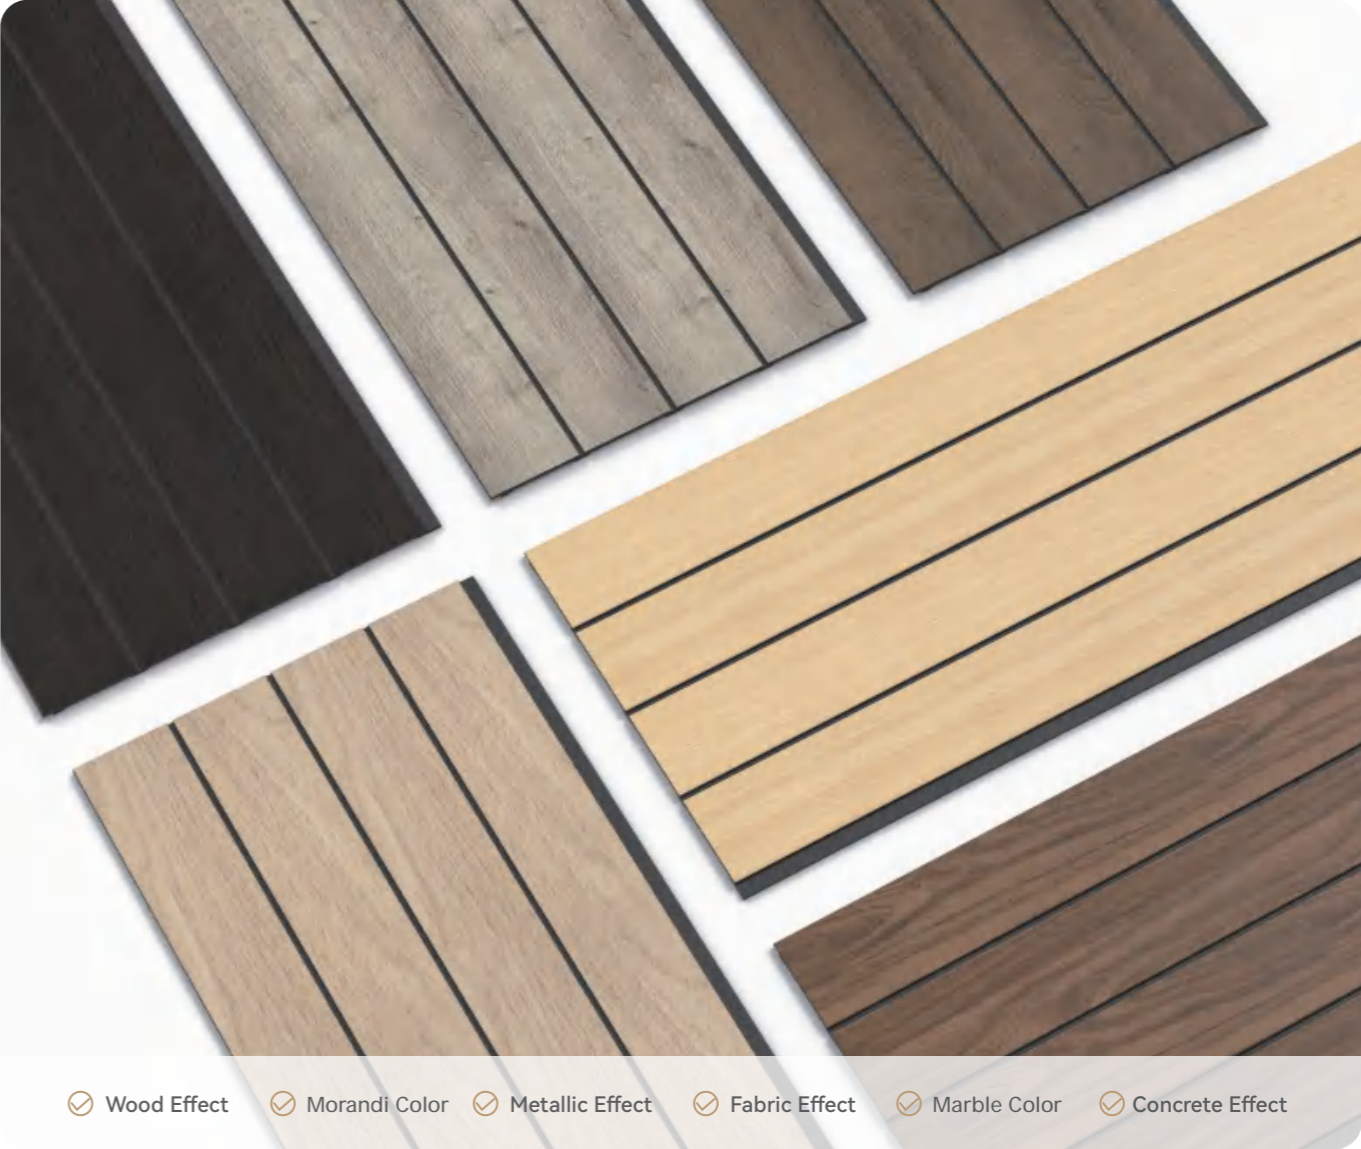

# NEW ARRIVALS - JC1552#

-  Waterproof
-  Eco-Friendly
-  Easy to Install
-  Decorative
-  Formaldehyde Free
-  No Heavy Metal
-  Insect Resistant
-  Paintable

- Wood Effect
- Morandi Color
- Metallic Effect
- Fabric Effect
- Marble Color
- Concrete Effect