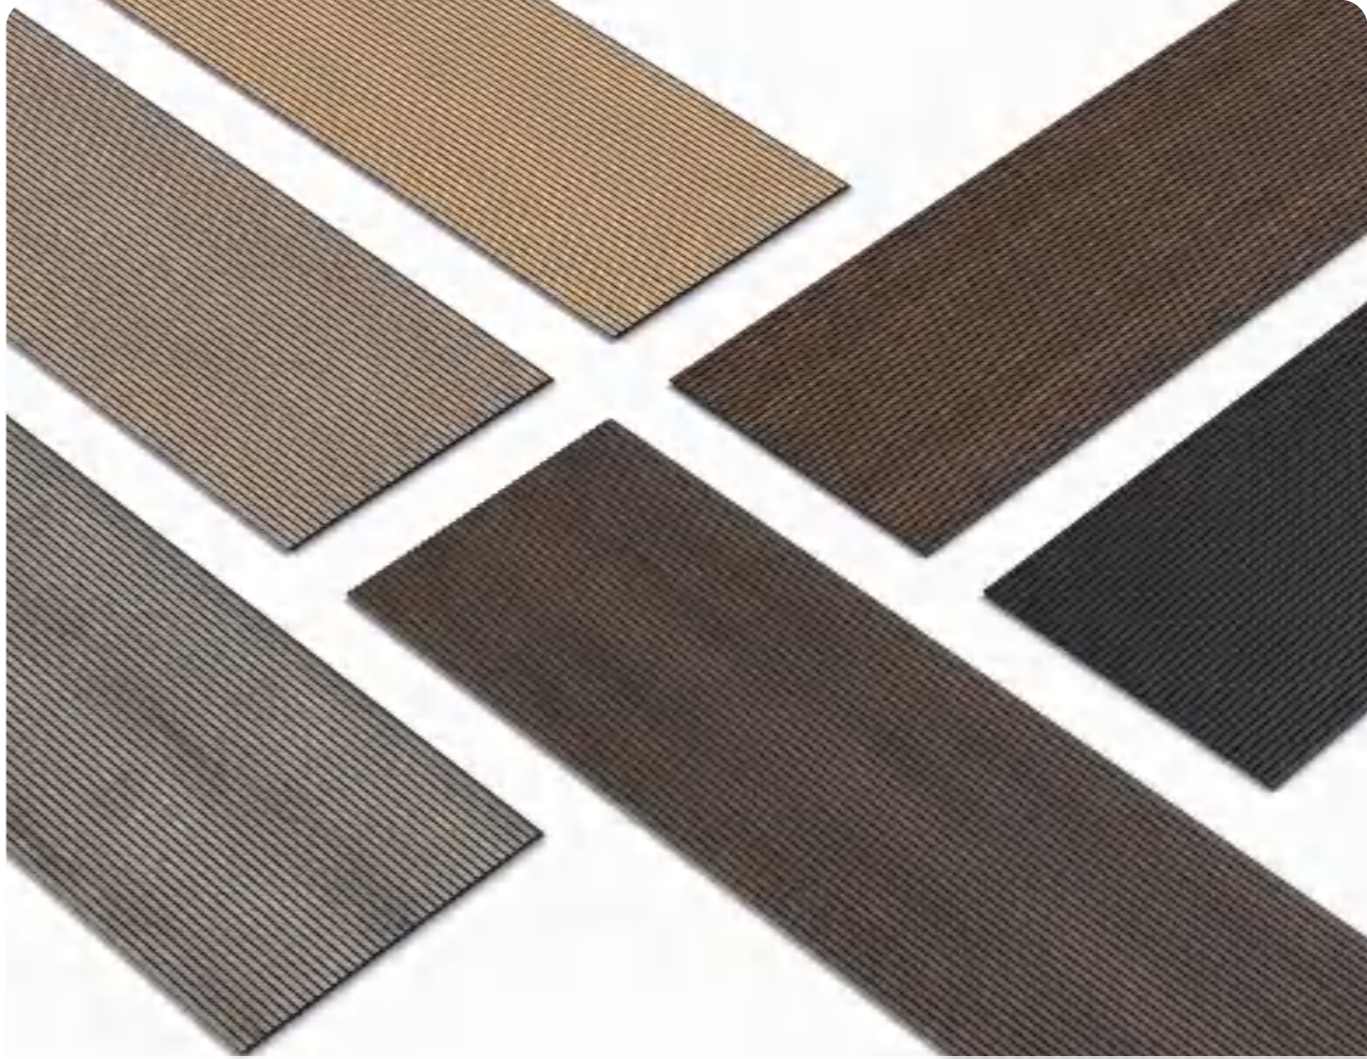

NEW ARRIVALS - JC1362#

- ☒ Wood Effect
- ☒ Morandi Color
- ☒ Metallic Effect
- ☒ Fabric Effect
- ☒ Marble Color
- ☒ Concrete Effect

- Waterproof
- Eco-Friendly
- Easy to Install
- Decorative
- Formaldehyde Free
- No Heavy Metal
- Insect Resistant
- Paintable