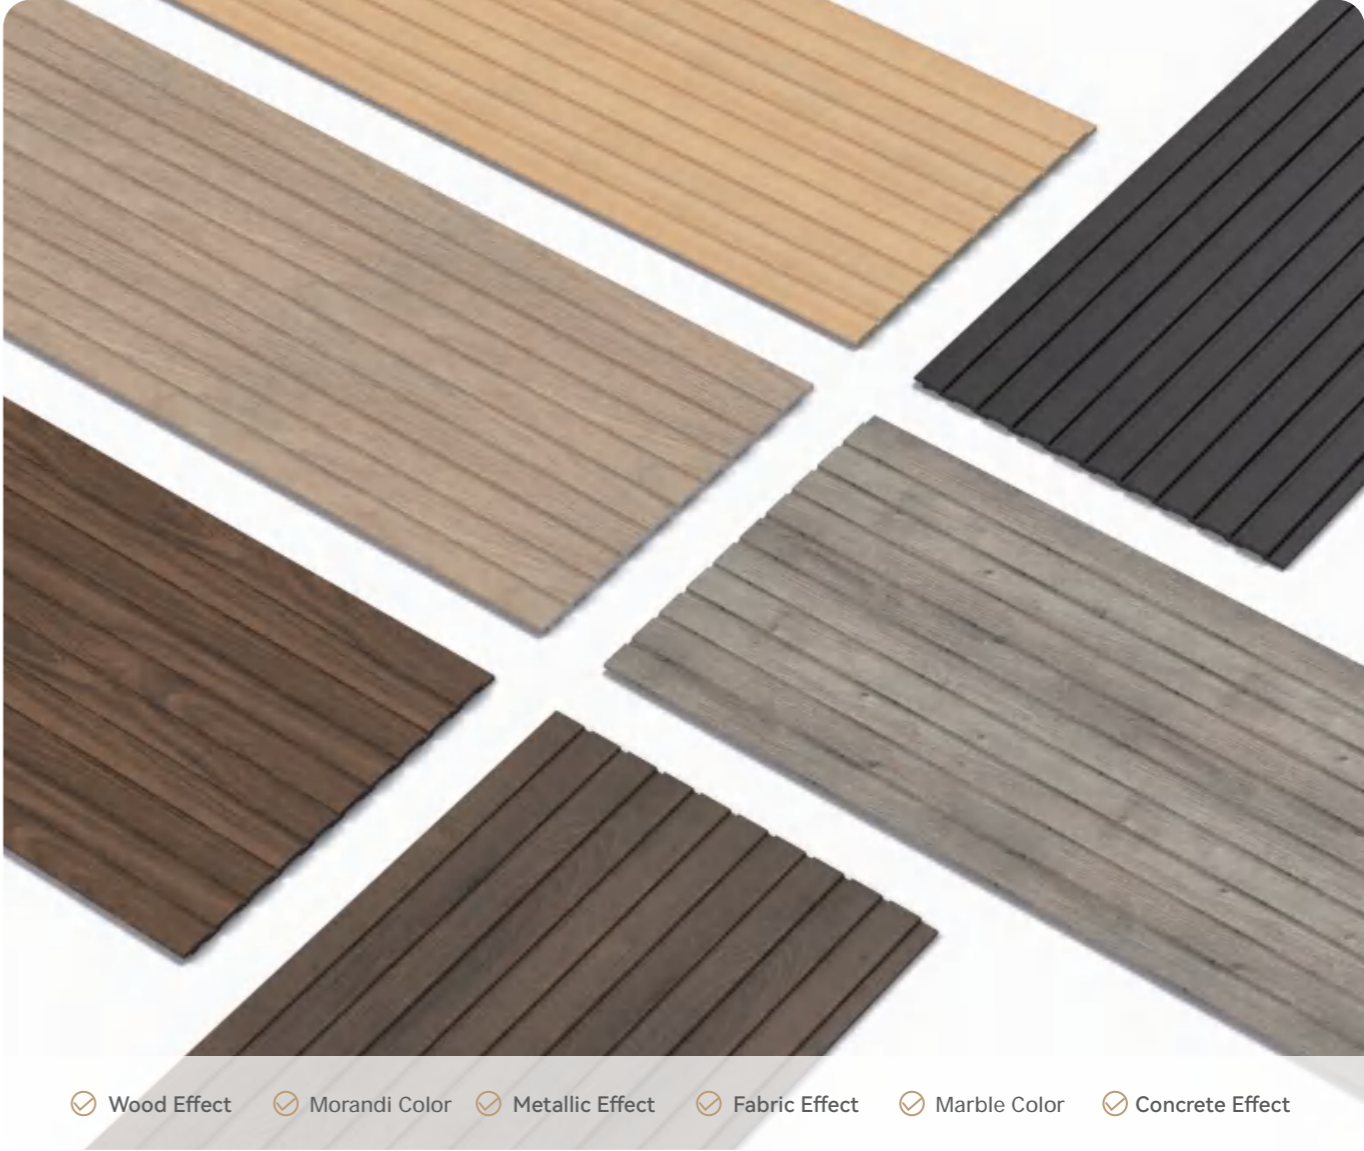

NEW ARRIVALS - JC1314#

- Waterproof
- Eco-Friendly
- Easy to Install
- Decorative
- Formaldehyde Free
- No Heavy Metal
- Insect Resistant
- Paintable

JC1314

Profile	Width	Height	Length	PCS/CTN
JF1314	7mm	315mm	2.85m	7

JC1314-005T