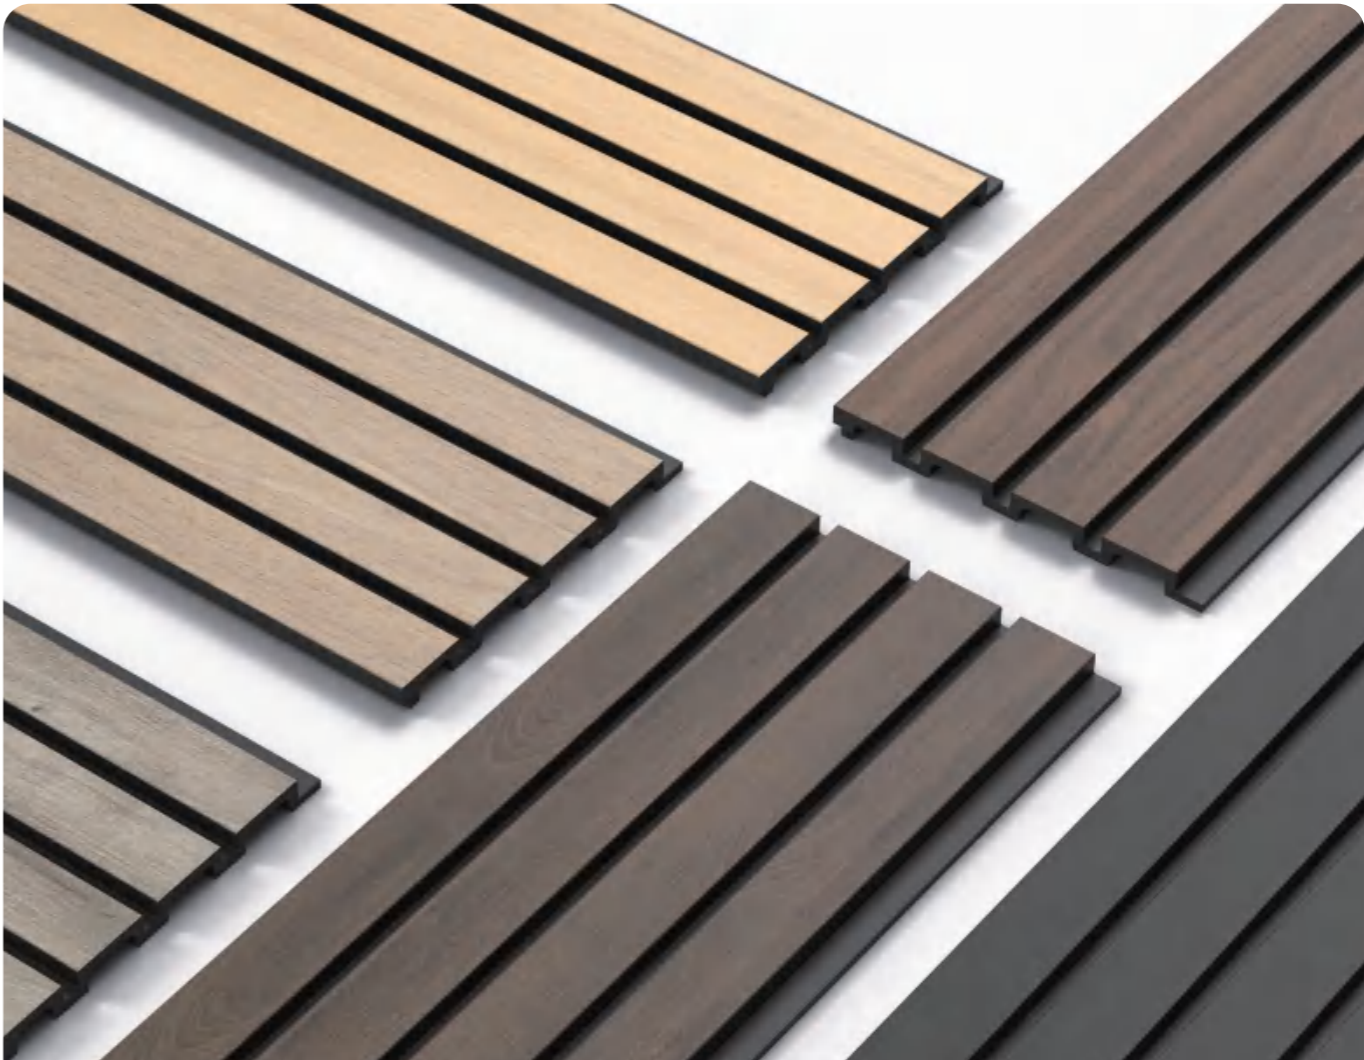

# NEW ARRIVALS - JC2064#

- Wood Effect
- Morandi Color
- Metallic Effect
- Fabric Effect
- Marble Color
- Concrete Effect

-  Waterproof
-  Eco-Friendly
-  Easy to Install
-  Decorative
-  Formaldehyde Free
-  No Heavy Metal
-  Insect Resistant
-  Paintable