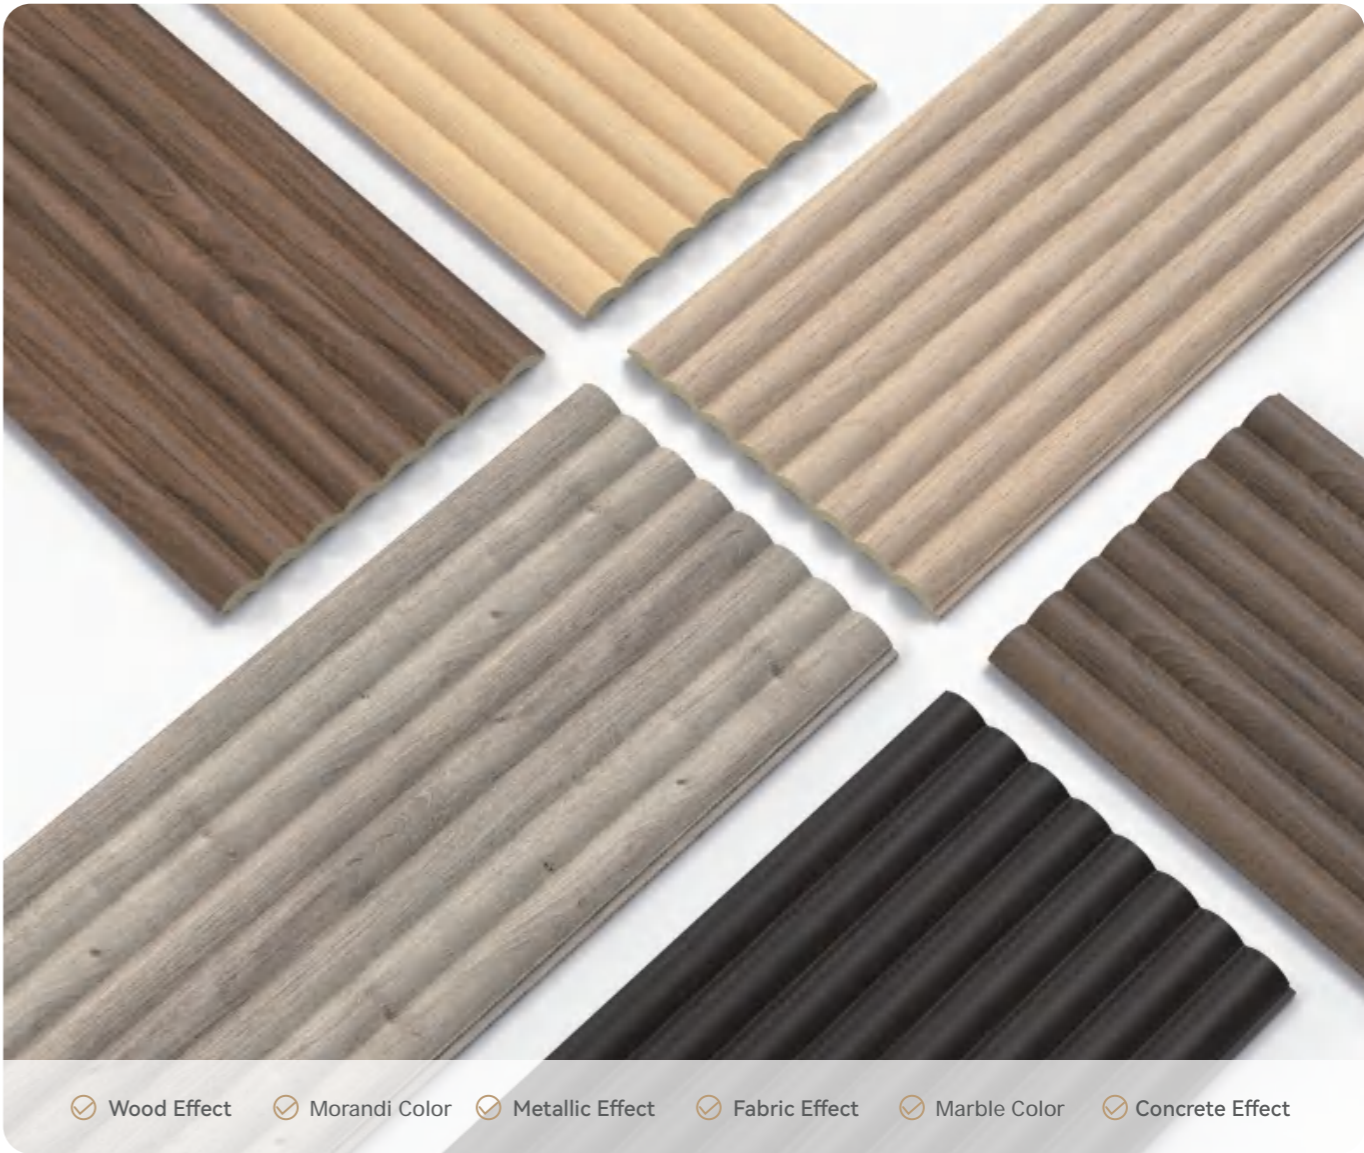

# NEW ARRIVALS - JC2065#

- Wood Effect
- Morandi Color
- Metallic Effect
- Fabric Effect
- Marble Color
- Concrete Effect

- Waterproof
- Eco-Friendly
- Easy to Install
- Decorative
- Formaldehyde Free
- No Heavy Metal
- Insect Resistant
- Paintable

# NEW ARRIVALS - JC694#

Waterproof  
  Eco-Friendly  
  Easy to Install  
  Decorative  
  Formaldehyde Free  
  No Heavy Metal  
  Insect Resistant  
  Paintable

**JC694**

Profile	Width	Height	Length	PCS/CTN
JF694	16mm	250mm	2.85m	11