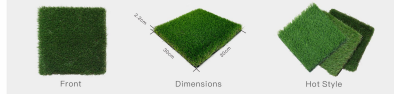

DECK TILES JE-GRASS