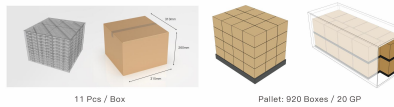

DECK TILES JE-GRASS

Advantage

Hot Style

Product Specification

Item no.	Grass Color	Grass Length	Density	Weight	Material	Size	Load
Caesar	3	30mm±1mm	13550/m²	0.23±0%kg	PP+PE	300*300*22mm	2200P: 105boxes 400G: 210boxes
Balance	6	35mm±1mm	16750/m²	0.26±0%kg			
Downy	4	35mm±1mm	22050/m²	0.32±0%kg			

Package

Installation