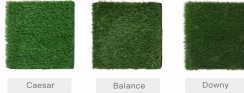

DECK TILES JE-GRASS

Advantage

Hot Style

Product Specification

Item no.	Grass Color	Grass Length	Density	Weight	Material	Size	Load
Caesar	3	30mm±1mm	13550/m²	0.23±0%kg	PP+PE	300*300*22mm	2200P: 105boxes 400G: 210boxes
Balance	6	35mm±1mm	16750/m²	0.26±0%kg			
Downy	4	35mm±1mm	22050/m²	0.32±0%kg			

Package

Installation